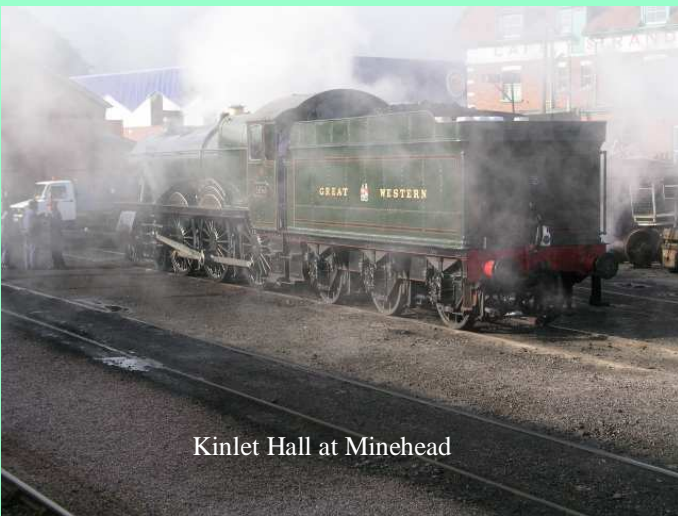

Mark Horseman's Pictures

Earl Barthurst at Didcot

Foremark hall at Toddington

Kinlet Hall at Minehead

City of Truro at York

80002 at Keithley

Great Orme Tram Llandudno

2833 at Cheltenham Racecourse

David Lloyd-George at Porthmadoc